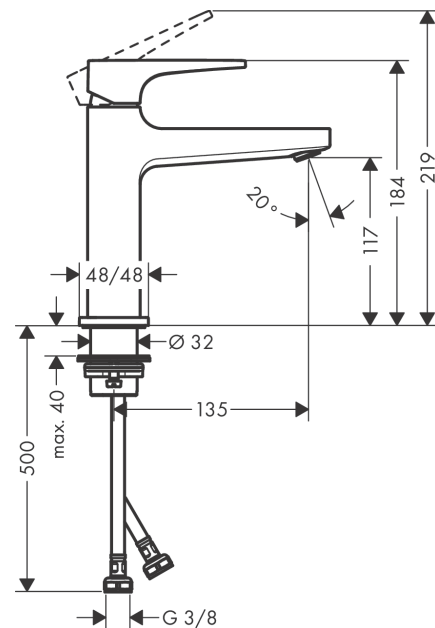

Metropol

Single lever basin mixer 110 with lever handle and push-open waste set

Surfaces: **Brushed Black Chrome** Article Number: **32507340**

Description

product features

- consists of: single lever basin mixer, waste set
- ComfortZone 110
- projection 135 mm
- spray type: normal spray
- maximum flow rate at 3 bar: 5 l/min
- ceramic cartridge
- temperature limitation adjustable
- suitable for continuous flow water heaters
- push-open waste set G 1¼
- material waste set: metal
- connection type: G ¾ connections
- connection dimension: DN15

Technology

Design awards

Product image

Scale drawing

Flowchart

Metropol
Single lever basin mixer 110 with lever handle and push-open waste set
 Surfaces: **Brushed Black Chrome** Article Number: **32507340**

Exploded Drawing

Year of production: >11/19

Metropol

Single lever basin mixer 110 with lever handle and push-open waste set

Surfaces: **Brushed Black Chrome** Article Number: **32507340**

Spare part list

Year of production: >11/19

Pos.	Description	Article Number	Price	PU
1	handle	92995340	-	1
2	screw cover	95704000	-	1
3	flange	92625340	-	1
4	nut	92689000	-	1
5	O-ring 27x1,5	92527000	-	1
6	O-ring 25x1,5	98146000	-	1
7	cartridge, assy	97685000	-	1
8	seal	98865000	-	1
9	adapter for cartridge	92628000	-	1
10	adapter for cartridge	98866000	-	1
11	O-ring 23x2	98398000	-	1
12	aerator M24x1 (5 l/min)	92996000	-	1
13	service tool	95661000	-	1
14	O-ring 32x1,5	92936000	-	1
15	escutcheon	93048340	-	1
16	fixing set (Ø 32)	13961000	-	1
17	flat seal	98749000	-	1
18	lever collar	97548000	-	1
19	connection hose 600 mm M8x0,75 G3/8	96556000	-	1
20	O-ring 6,6x1,6	93019000	-	1
a	push-open waste set	50100340	-	1
b	fixation extension 35 mm	13898000	-	1