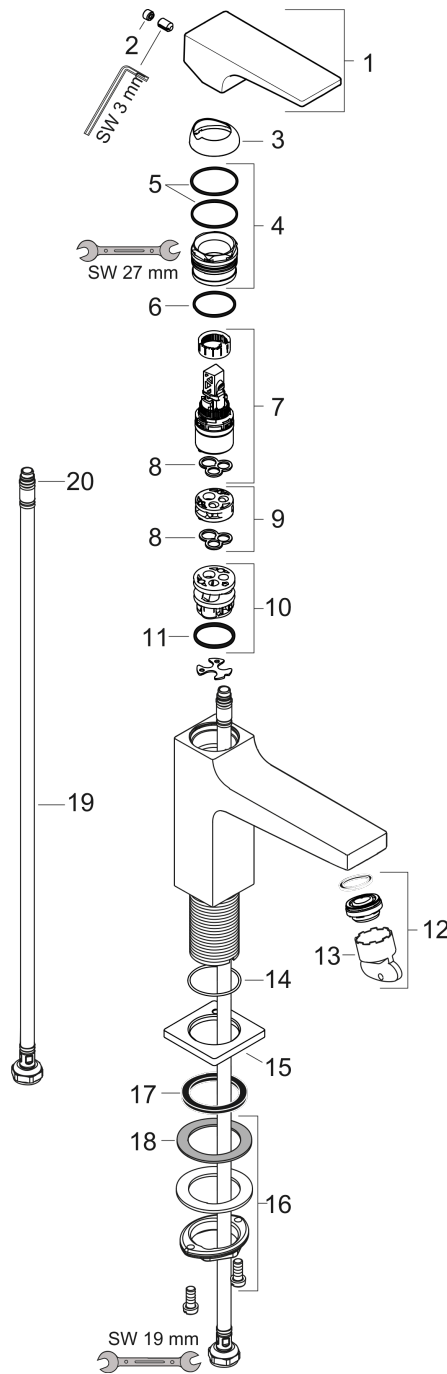

Metropol

Single lever basin mixer 110 with lever handle and push-open waste set

Surfaces: **Brushed Black Chrome** Article Number: **32507340**

Description

product features

- consists of: single lever basin mixer, waste set
- ComfortZone 110
- projection 135 mm
- spray type: normal spray
- maximum flow rate at 3 bar: 5 l/min
- ceramic cartridge
- temperature limitation adjustable
- suitable for continuous flow water heaters
- push-open waste set G 1¼
- material waste set: metal
- connection type: G ¾ connections
- connection dimension: DN15

Technology

Design awards

Product image

Scale drawing

Flowchart

Metropol
Single lever basin mixer 110 with lever handle and push-open waste set
 Surfaces: **Brushed Black Chrome** Article Number: **32507340**

Exploded Drawing

Year of production: >11/19

Metropol

Single lever basin mixer 110 with lever handle and push-open waste set

Surfaces: **Brushed Black Chrome** Article Number: **32507340**

Spare part list

Year of production: >11/19

Pos.	Description	Article Number	Price	PU
1	handle	92995340	-	1
2	screw cover	95704000	-	1
3	flange	92625340	-	1
4	nut	92689000	-	1
5	O-ring 27x1,5	92527000	-	1
6	O-ring 25x1,5	98146000	-	1
7	cartridge, assy	97685000	-	1
8	seal	98865000	-	1
9	adapter for cartridge	92628000	-	1
10	adapter for cartridge	98866000	-	1
11	O-ring 23x2	98398000	-	1
12	aerator M24x1 (5 l/min)	92996000	-	1
13	service tool	95661000	-	1
14	O-ring 32x1,5	92936000	-	1
15	escutcheon	93048340	-	1
16	fixing set (Ø 32)	13961000	-	1
17	flat seal	98749000	-	1
18	lever collar	97548000	-	1
19	connection hose 600 mm M8x0,75 G3/8	96556000	-	1
20	O-ring 6,6x1,6	93019000	-	1
a	push-open waste set	50100340	-	1
b	fixation extension 35 mm	13898000	-	1