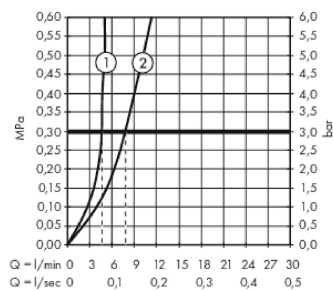

Metropol

Single lever basin mixer 110 with lever handle and push-open waste set

Surfaces: **Brushed Black Chrome** Article Number: **32507340**

Description

product features

- consists of: single lever basin mixer, waste set
- ComfortZone 110
- projection 135 mm
- spray type: normal spray
- maximum flow rate at 3 bar: 5 l/min
- ceramic cartridge
- temperature limitation adjustable
- suitable for continuous flow water heaters
- push-open waste set G 1¼
- material waste set: metal
- connection type: G ¾ connections
- connection dimension: DN15

Technology

Design awards

Product image

Scale drawing

Flowchart

Metropol
Single lever basin mixer 110 with lever handle and push-open waste set
 Surfaces: **Brushed Black Chrome** Article Number: **32507340**

Exploded Drawing

Year of production: >11/19

Metropol

Single lever basin mixer 110 with lever handle and push-open waste set

Surfaces: **Brushed Black Chrome** Article Number: **32507340**

Spare part list

Year of production: >11/19